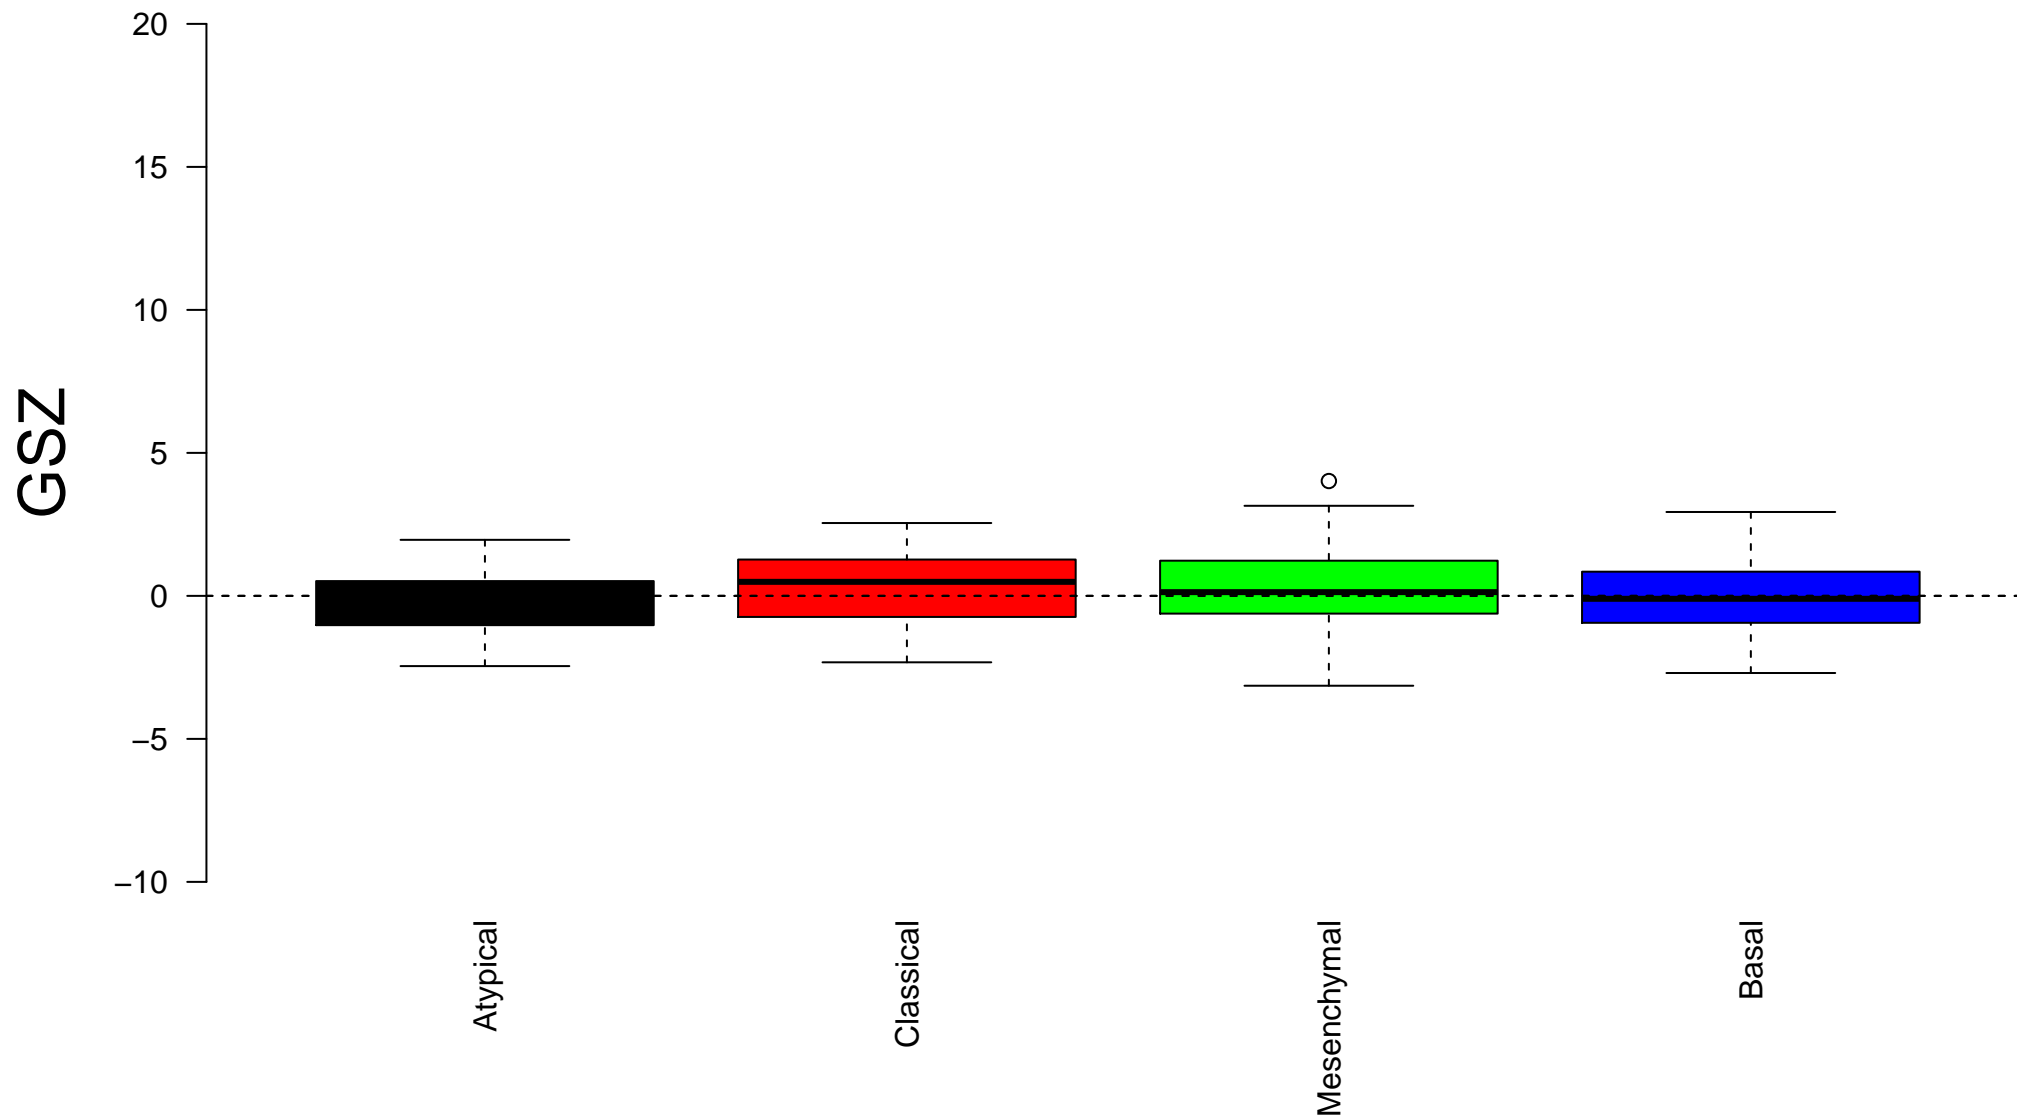

BENPORATH_MYC_TARGETS_WITH_EBOX